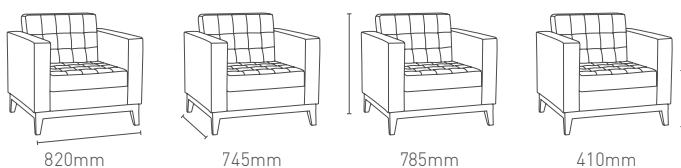

BE BOLD

MAXX

a full bodied armchair

Introducing our fully upholstered armchair for lounge or reception use. Upholstered in black imitation leather with classic square quilted detail. This bold design is complemented with angular chrome base and legs.

820mm

745mm

785mm

410mm