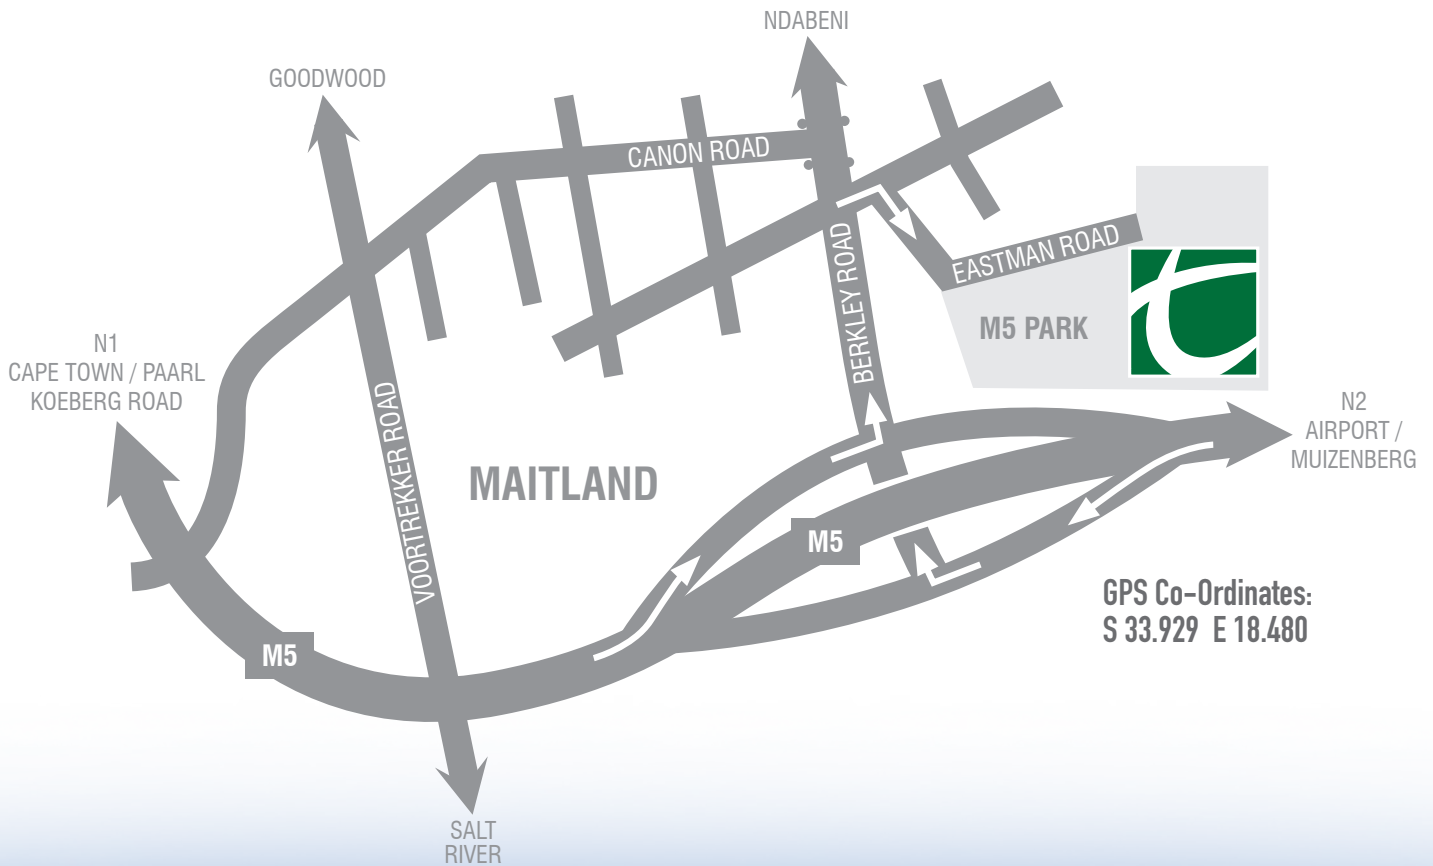

TABLETOPS FURNITURE

CAPE TOWN SHOWROOM

HOURS:
MON-FRI: 8AM TO 4.30PM
CLOSED SATURDAY

Tel 021 510 1460
Unit 3 Block A, M5 Park, Eastman Road, Maitland
www.tabletopsfurniture.co.za