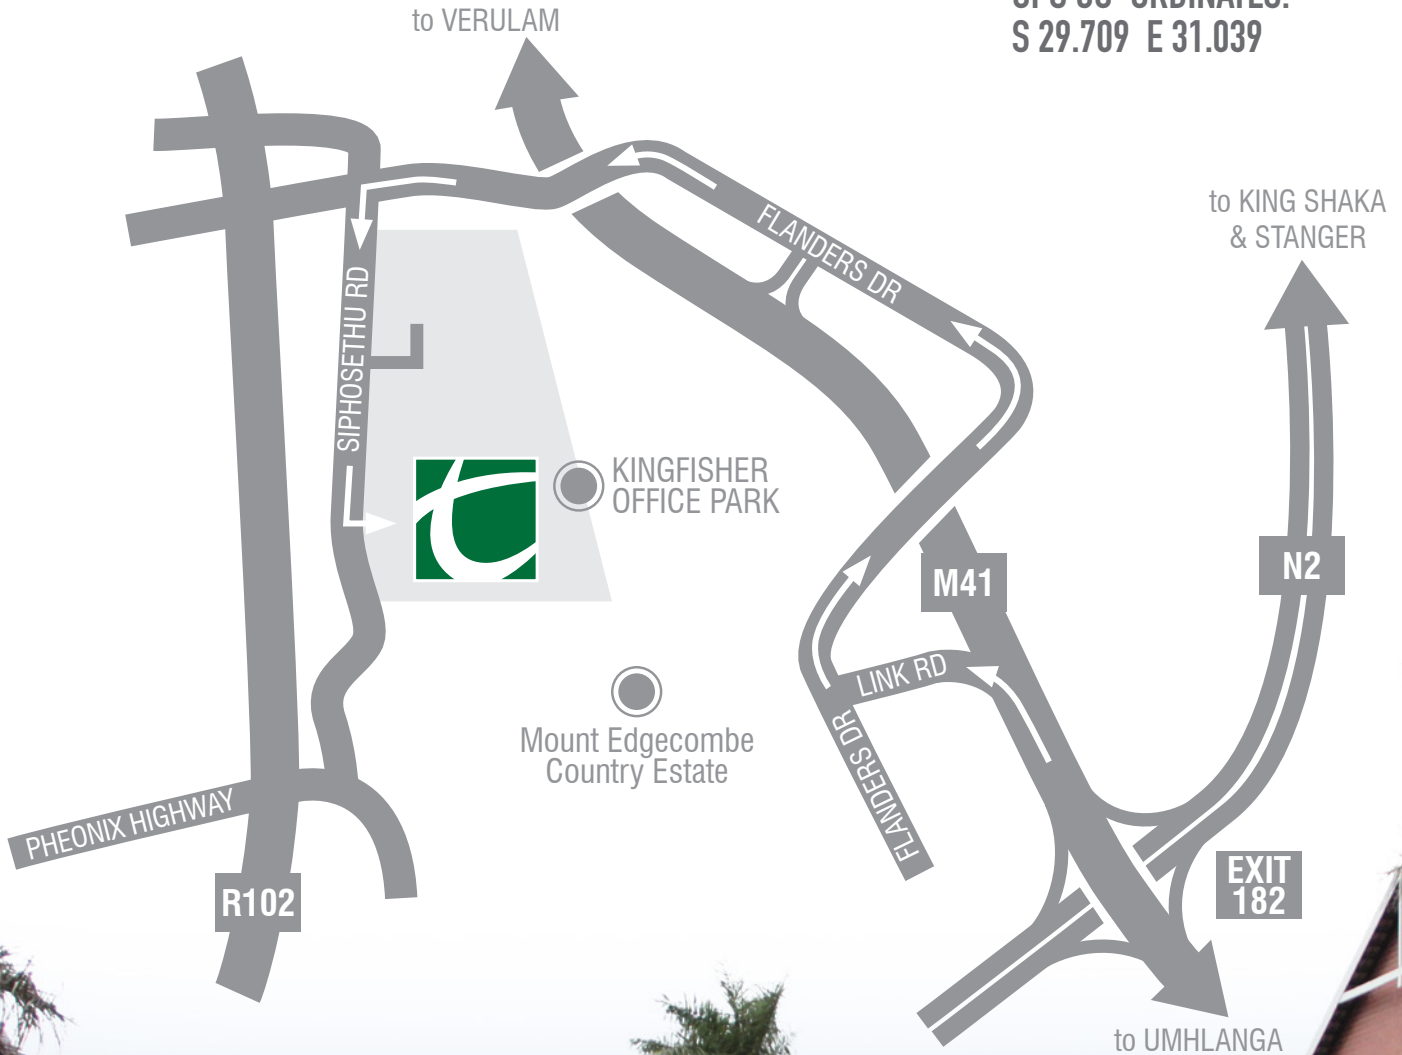

TABLETOPS FURNITURE

DURBAN SHOWROOM

GPS CO-ORDINATES:
S 29.709 E 31.039

BY APPOINTMENT ONLY.
Regret no walk-ins!
CONTACT MIDAL 082 801 1234

Unit 2, Block 1, Kingfisher Office Park 2
28/32 Siphosethu Road, Mount Edgecombe, Durban
www.tabletopsfurniture.co.za