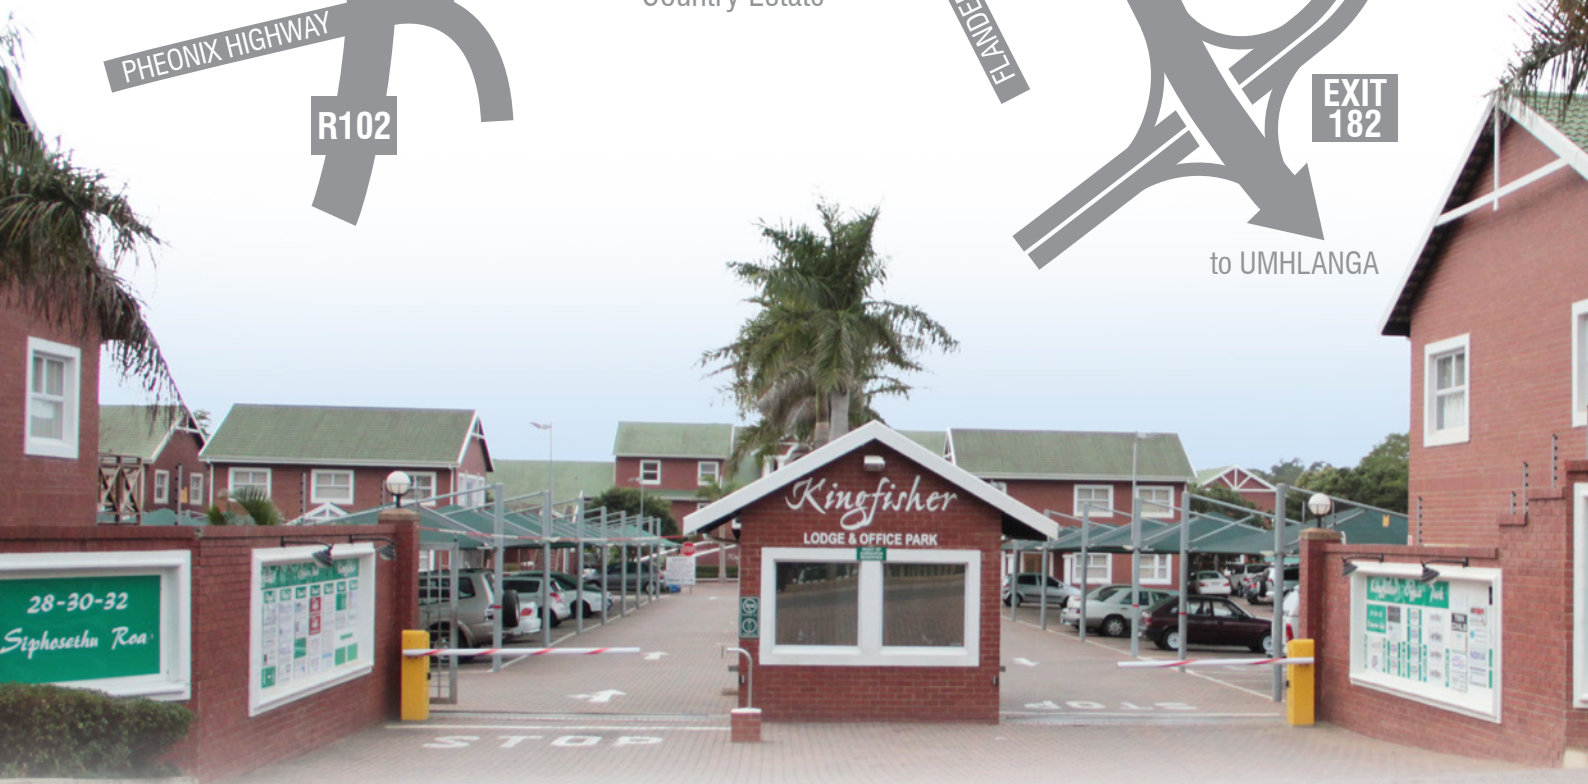

TABLETOPS FURNITURE

DURBAN SHOWROOM

GPS CO-ORDINATES:
S 29.709 E 31.039

BY APPOINTMENT ONLY.
Regret no walk-ins!
CONTACT MIDAL 082 801 1234

Unit 2, Block 1, Kingfisher Office Park 2
28/32 Siphosethu Road, Mount Edgecombe, Durban
www.tabletopsfurniture.co.za