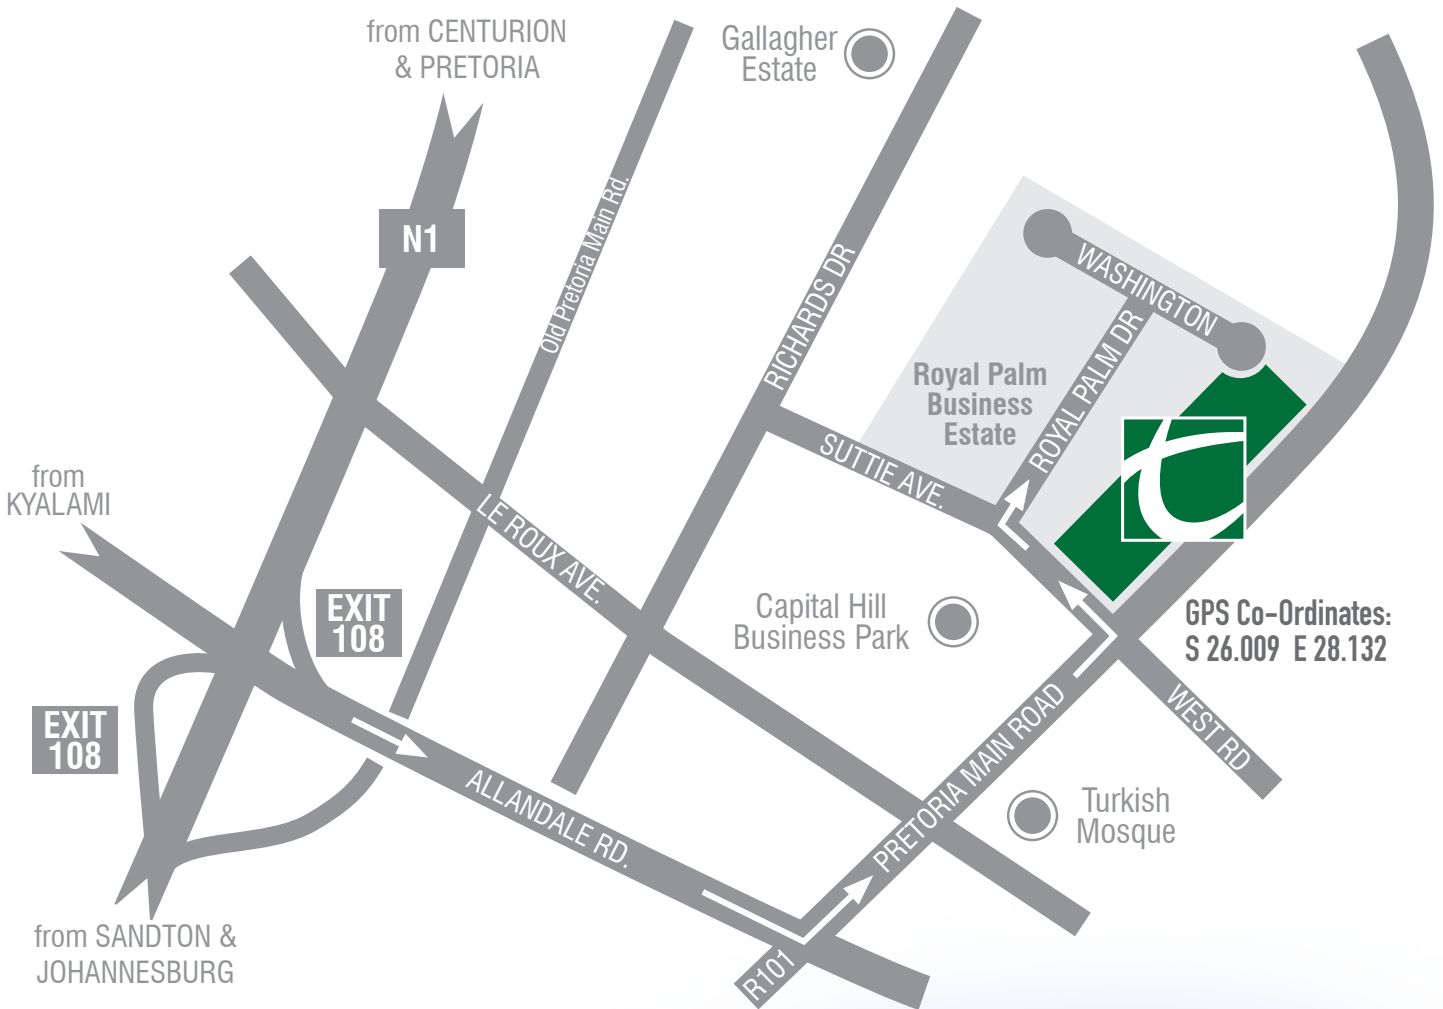

TABLETOPS FURNITURE

JOHANNESBURG SHOWROOM & WAREHOUSE

Unit 1, 646 Washington Drive
Royal Palm Business Estate
Midrand, Gauteng
Tel 011 262 6764

HOURS:
MON-THURS: 8AM TO 4.30PM
FRIDAY: 8AM TO 4PM

www.tabletopsfurniture.co.za